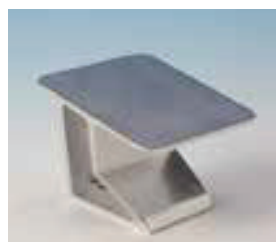

Articulators: Non-Adjustable

Affordable, lightweight and easy to use

The non-adjustable articulators offer dental professionals, laboratories, and teaching facilities a choice of lightweight, easy-to-use articulators and accessories with the features they're looking for — at a price that's affordable.

Ulti-Mate™ Articulator with Fixed Settings

Features:

- Built-in average Bennett angle of 15°
- Protrusive angle fixed at 30°
- Magnetized fossae for stabilization of the fossa and positive return to centric position
- Lower member designed to tilt the instrument back at a 45° angle
- Innovative centric lock pins allow the instrument to be used in three positions
- Uses the Hanau Springbow Facebow
- Includes 10 disposable mounting plates

Comes complete with:

Extension pin, anterior reference pin, wrench, 10 disposable mounting plates, instruction manual

Item: 20011209

Ulti-Mate™ Mounting Platform

The Ulti-Mate Mounting Platform is used to aid in mounting the upper casts. The mounting platform is set to Camper's Plane, and has median, lateral and anterior reference lines for cast positioning.