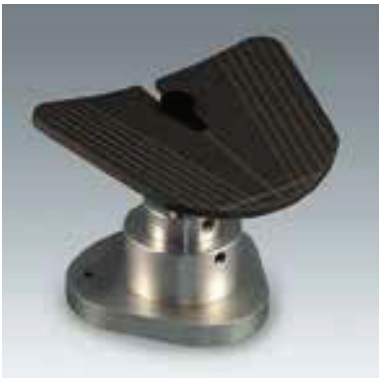

Universal Occlusal Stand

Denar® Universal Occlusal Stand

The Denar® Universal Occlusal Stand allows you to mount the working casts at Bonwill's Equilateral Triangle on Denar®, Hanau™, and Whip Mix® articulators. Per lab owner, Al Fillastre, the new occlusal stand “allows the confident use of the articulator to capture all of its functional benefits even when a facebow is not available.”

- Convenient. Includes two interchangeable tables – flat and curved. The flat table accepts the Kois Index Tray
- **Adjustable.** Both the flat and curved tables may be set at 0° or 10° requiring only a small height adjustment
- **Adaptable.** Fits most Denar®, Hanau™ and Whip Mix® Articulators

Item: 20011720

Denar/Hanau Thread Adaptor

Item: 20011711

Fence

Item: 20011717

Taper Pin (1)

Item: 20011665

Curved Table